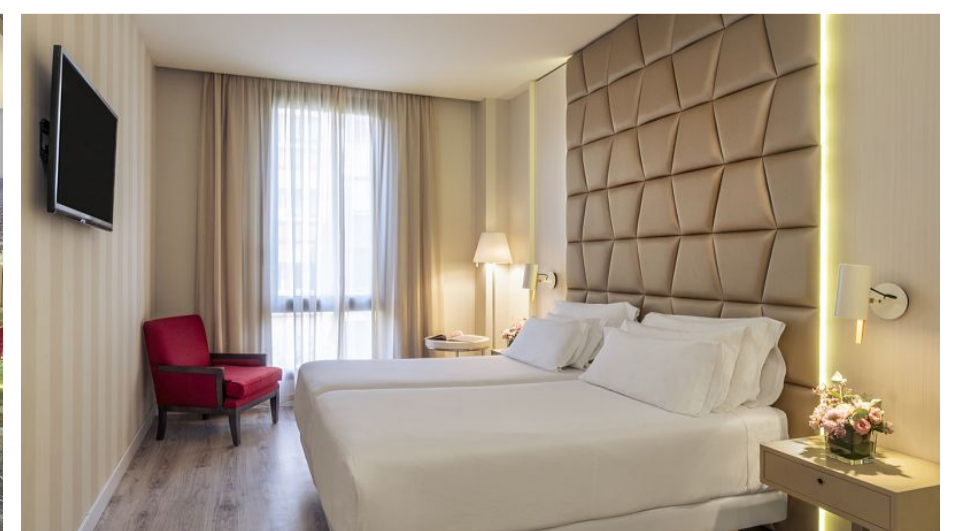

NH COLLECTION

HOTELS

NH COLLECTION

BARCELONA • PÓDIUM

HOTEL LOCATION

Stay in one of the most beautiful neighborhoods in Barcelona at the NH Collection Hotel Barcelona Pódium. This hotel is located in the heart of the city, mere steps from the Arc de Triomf and a 15-minute walk from the luxury stores that line the Passeig de Gràcia and Las Ramblas. Stroll through the Parc de la Ciutadella or go for a jog to recharge your energy. Right next to the hotel you'll find the Arc de Triomf subway and train stations that connect you with practically everything the city has to offer.

- **Las Ramblas**
  1,4 / 17
- **Cataluña Square**
  1,1 / 11
- **El Prat Airport**
  14,4 / 24
- **Sants Station**
  4,4 / 17
- **Sagrada Família**
  1,14 / 8

Bailén, 4-6,
08010 Barcelona
Spain
T. +34 93 2650202
nhcollectionpodium@nh-hotels.com
<https://www.nh-hotels.com/hotel/nh-collection-barcelona-podium>

Hotel Rooms

The hotel has 140 rooms distributed between 5 floors. Our comfortable Superior rooms are dressed in warm tones and have elegant hardwood floors beneath your feet. Meanwhile, Junior Suites have a separate living room furnished with a sofa bed and an extra television. Another excellent option for families is our Triple room that comes with an extra bed or our Quadruple family room that can hold up to 4 people. During the summer months, the hotel's roof-top pool is open to our guests. A terrace and a cocktail bar, both with magnificent views of the city, complete the roof-top experience.

Cuisine

Wake up with our breakfast buffet, freshly prepared every morning so you can start your day off with a healthy, well-balanced meal. The buffet includes a wide variety of natural juices, pastries, cold cuts, cheeses, fruit, yogurt and an assortment of bread, among other items.