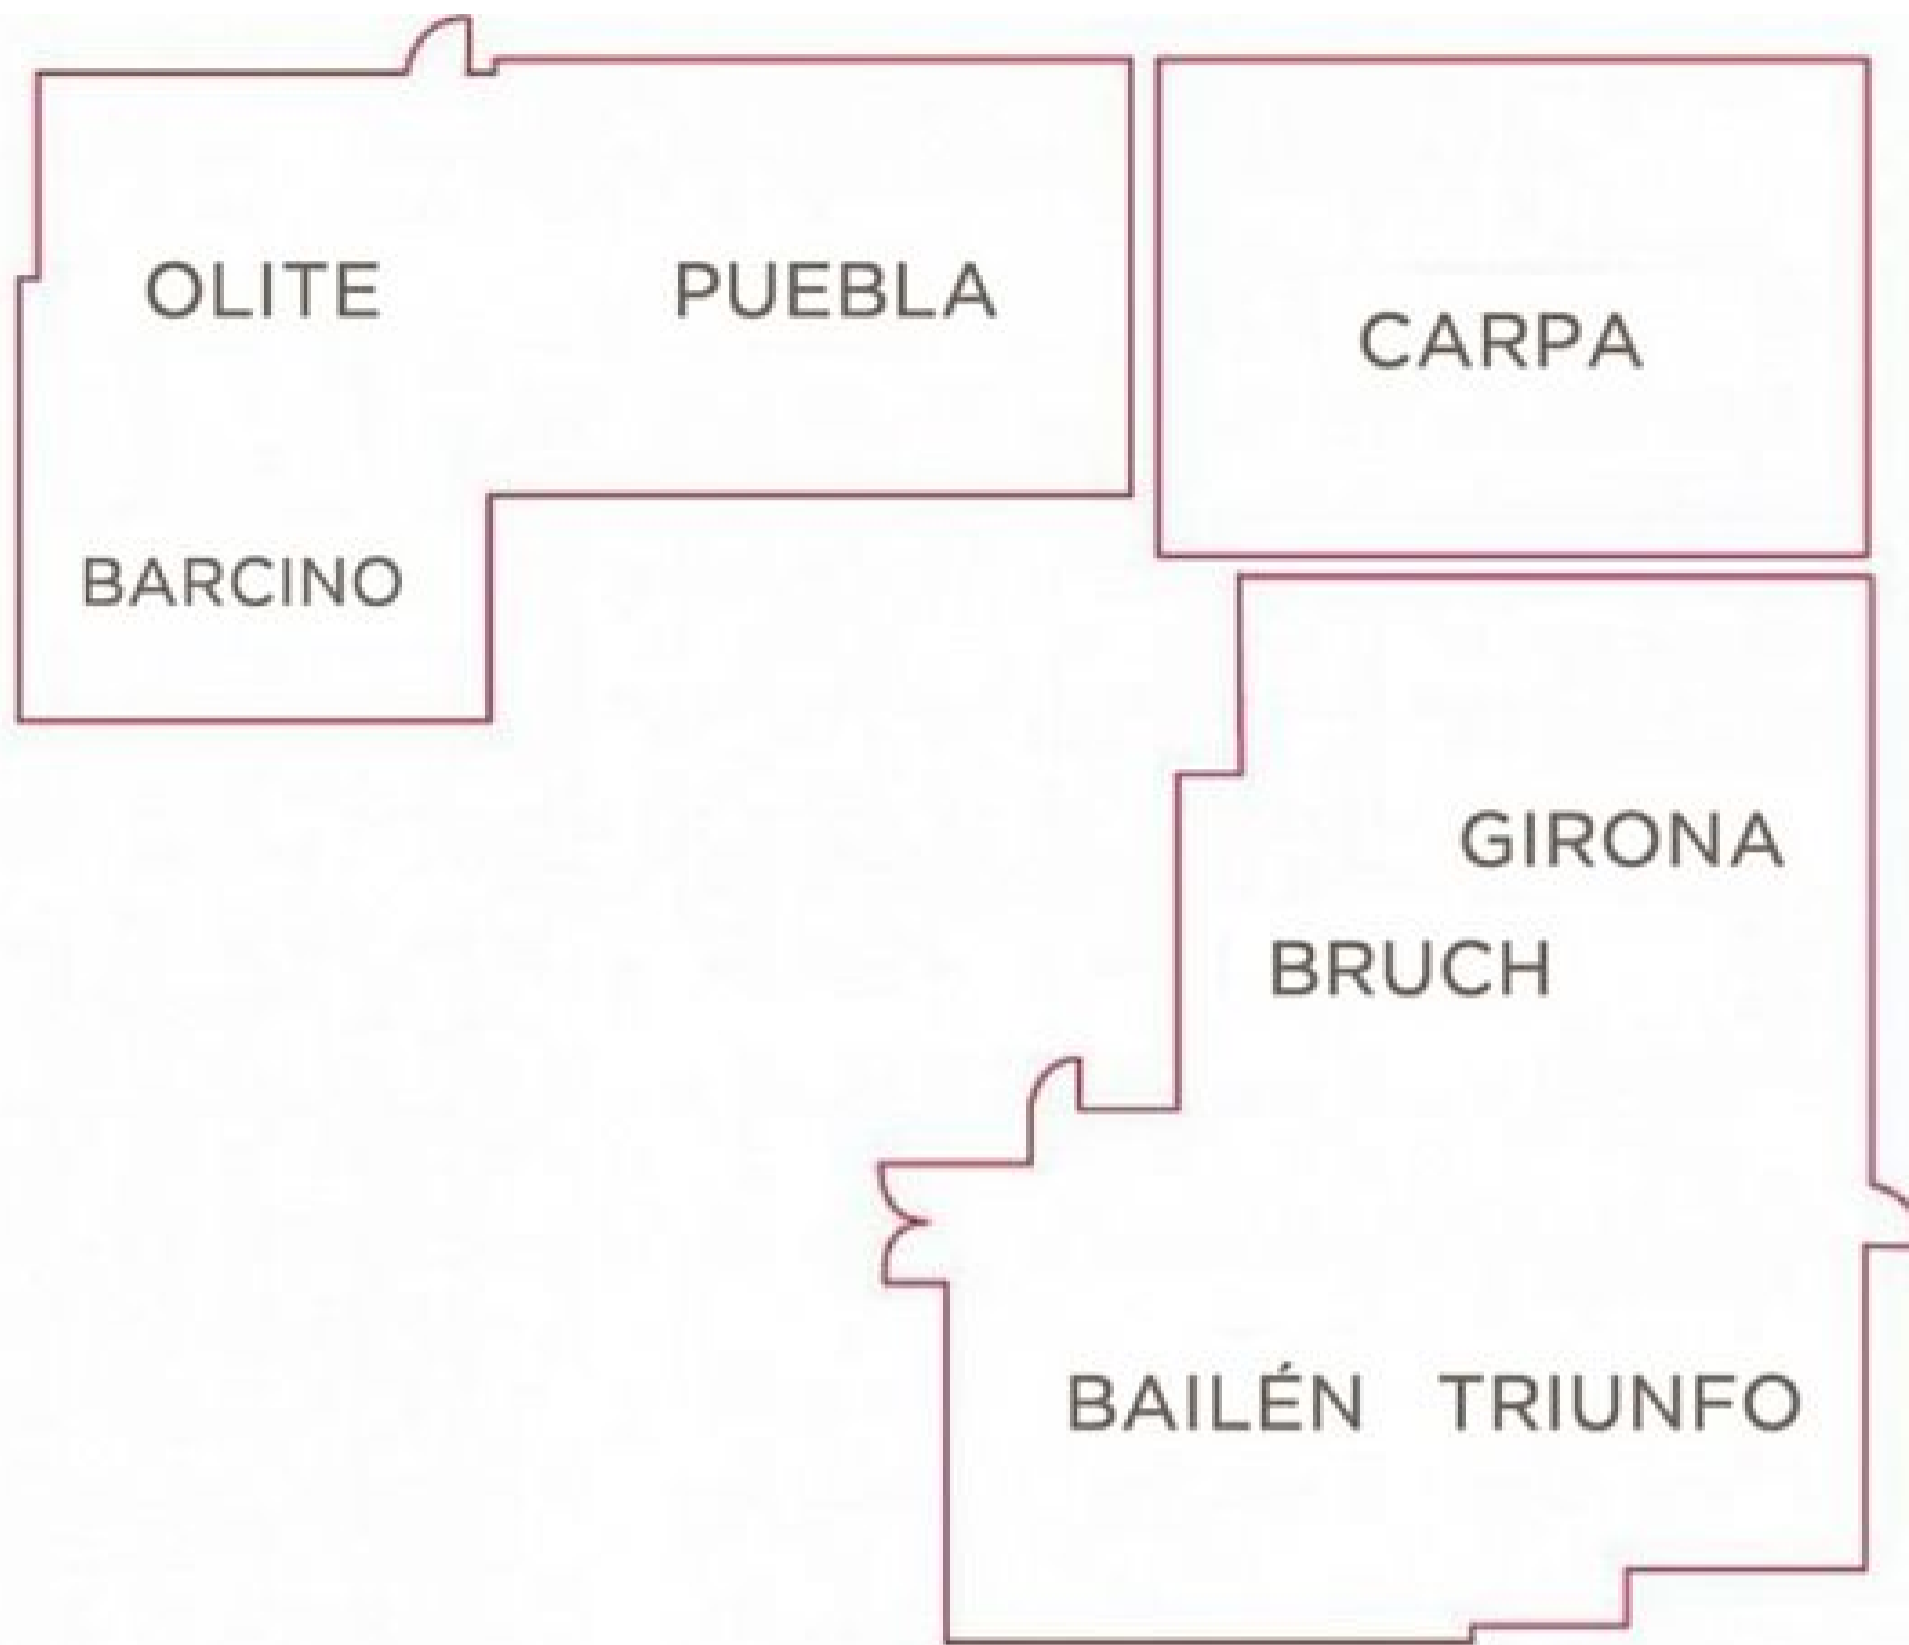

FUNCTION ROOMS AND THEIR CAPACITIES

FUNCTION ROOM NAME	HEIGHT (m)	AREA (m²)	Cocktail	Square	Dinner	Classroom	Theatre	U-shape	Cabaret	Daylight
Barcino	2,5	38,5	12	8	10	-	15	11	-	☐
Triunfo	2,5	30	15	14	10	11	18	10	-	☐
Olite	2,5	42	25	15	20	18	32	20	10	☐
Girona	2,5	57,75	-	10	-	-	-	-	-	☐
Bailén	2,5	54	40	21	30	24	40	24	15	☐
Bruch	2,5	57,75	-	10	-	-	15	-	-	☐
Puebla	2,5	73,5	45	22	30	25	50	22	15	☐
Carpa	5	108	100	50	80	60	115	40	35	☒
Barcino + Olite	2,5	80,5	60	30	50	35	60	30	25	☐
Puebla + Olite + Barcino	2,5	190	100	40	90	60	100	50	25	☐
Bruch + Girona	2,5	115	80	22	60	36	60	26	25	☐
Triunfo + Bailén	2,5	84	70	38	50	30	60	38	25	☐